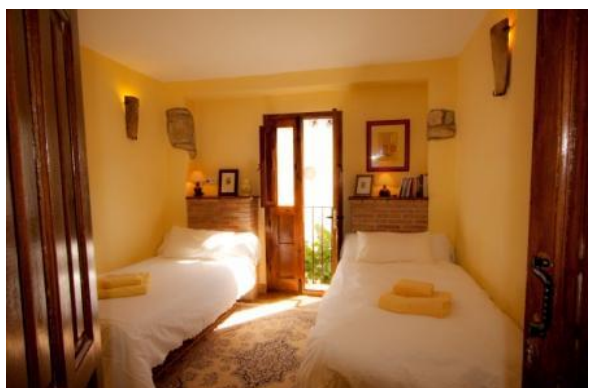

Los niños de casita

- Twin room with balcony overlooking the courtyard
- Beds: 90cm wide and 180cm long
- Air Conditioning
- Shares the family bathroom with *La de los Abuelos*
- Suitable for 2 singles