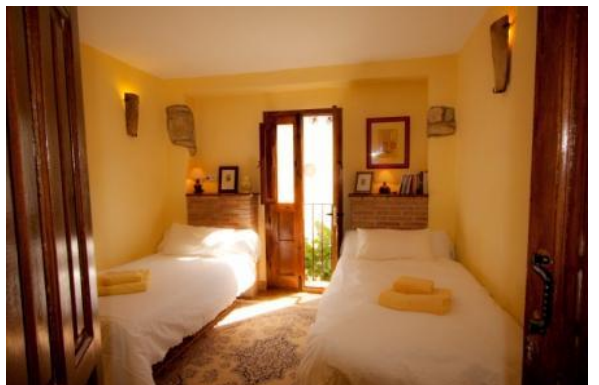

Los niños de casita

- Twin room with balcony overlooking the courtyard
- Beds: 90cm wide and 180cm long (approx 2'11" wide, 5'11" long)
- Shares the family bathroom with *La de los Abuelos*
- Suitable for 2 singles